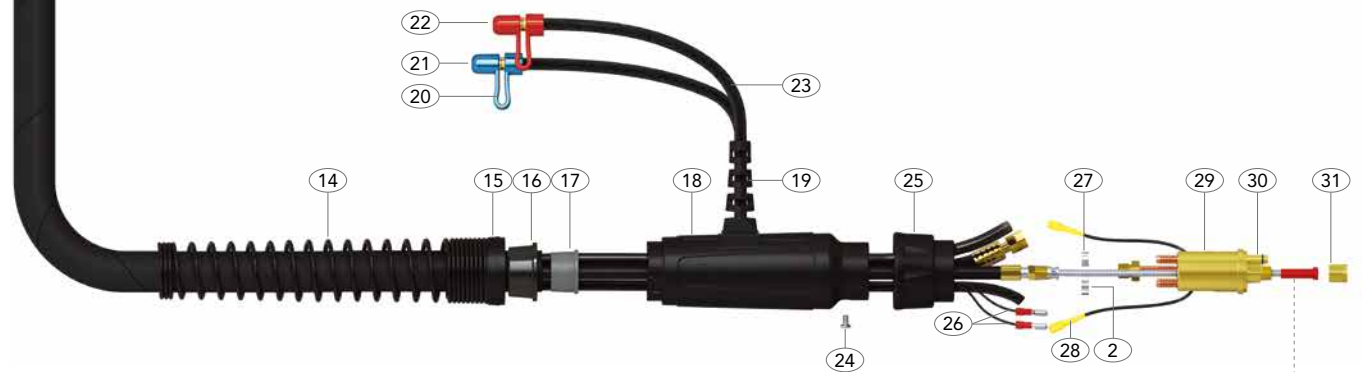

SGB 240W Water-Cooled Mig Welding Torch
 Rating: 300A CO₂, 270A mixed gas, EN60974-7 @ 100% duty cycle. 0.8 to 1.2mm wires

Model			
Description	Part Number		
Suregrip™ Ergo Torch Package	3M	4M	5M
	SGB2400W-30ER	SGB2400W-40ER	SGB2400W-50ER

Spare parts			
Part Number	Description	Part Number	Description
1	PG2409 Swan Neck Assembly	23	PS5017 Water Outlet Hose O/braid Rubber
2	PB5041 Hose Clamp 8.7mm	24	PB1526 Gun Plug Screw
8	PG3208 Handle Cable Support	25	PB1519/S Gun Plug Nut
9	PS4006-30 Cable Assembly X 3mt	26	PB1522 Cable Terminal Male
	PS4006-40 Cable Assembly X 4mt	27	PB5024 Hose Clamp 9.5mm
	PS4006-50 Cable Assembly X 5mt	28	PB1523 Gun Plug Terminal Female
10	SGB2514 Ergo Handle Kit C/W Lock Nut	29	PB5098 Gun Plug Body C/W Spring Pins
11	DGB2516 Standard Trigger Assembly	30	PB1524 Gun Plug 'O' Ring
12	DGB2516L Extended Trigger Assembly	31	PB1525 Liner Nut
13	PB2517 Hanger Hook		
14	PC8027 Housing Spring		
15	PT8028 Spring Cable Support Nut		
16	PT8009 Canvas Cover Clamp		
17	PT8010 Canvas Cover Retainer		
18	PT5022 Gun Plug Housing Assembly		
19	PSLH1820-S Inlet/Outlet Hose Support		
20	PB5023 Water Hose Nipple		
21	PBD-80310 Blue Cap Stopper		
22	PBD-80320 Red Cap Stopper		

Cable parts			
Description	Part Number		
	3M	4M	5M
3 Outer Liner Assembly	PS5008-30	PS5008-40	PS5008-50
4 Gas Hose Assembly	PS5013-30	PS5013-40	PS5013-50
5 Water Inlet Hose Assembly	PS5012-30	PS5012-40	PS5012-50
6 Power Cable Assembly	PS4015-30	PS4015-40	PS4015-50
7 Switch Lead Assembly	PS5010-30	PS5010-40	PS5010-50