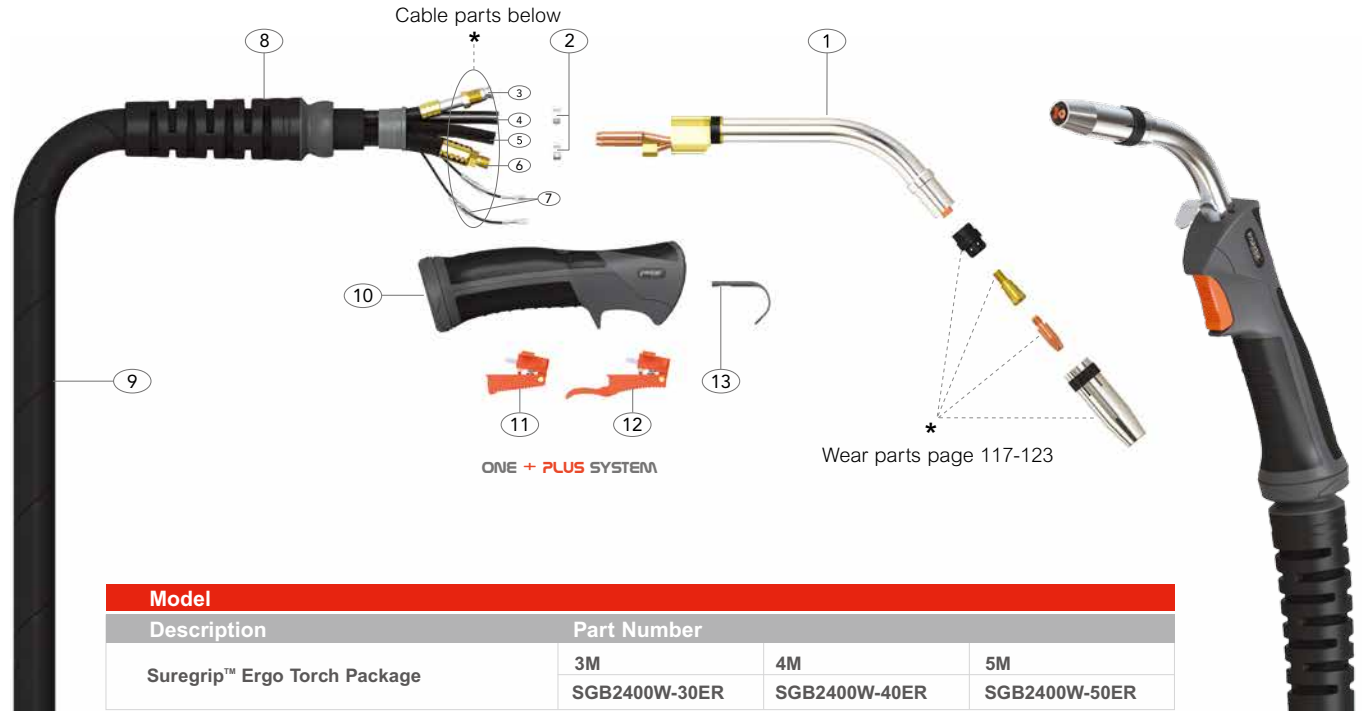

SGB 240W Water-Cooled Mig Welding Torch
 Rating: 300A CO₂, 270A mixed gas, EN60974-7 @ 100% duty cycle. 0.8 to 1.2mm wires

Model			
Description	Part Number		
Suregrip™ Ergo Torch Package	3M	4M	5M
	SGB2400W-30ER	SGB2400W-40ER	SGB2400W-50ER

Spare parts			
Part Number	Description	Part Number	Description
1	PG2409 Swan Neck Assembly	23	PS5017 Water Outlet Hose O/braid Rubber
2	PB5041 Hose Clamp 8.7mm	24	PB1526 Gun Plug Screw
8	PG3208 Handle Cable Support	25	PB1519/S Gun Plug Nut
9	PS4006-30 Cable Assembly X 3mt	26	PB1522 Cable Terminal Male
	PS4006-40 Cable Assembly X 4mt	27	PB5024 Hose Clamp 9.5mm
	PS4006-50 Cable Assembly X 5mt	28	PB1523 Gun Plug Terminal Female
10	SGB2514 Ergo Handle Kit C/W Lock Nut	29	PB5098 Gun Plug Body C/W Spring Pins
11	DGB2516 Standard Trigger Assembly	30	PB1524 Gun Plug 'O' Ring
12	DGB2516L Extended Trigger Assembly	31	PB1525 Liner Nut
13	PB2517 Hanger Hook		
14	PC8027 Housing Spring		
15	PT8028 Spring Cable Support Nut		
16	PT8009 Canvas Cover Clamp		
17	PT8010 Canvas Cover Retainer		
18	PT5022 Gun Plug Housing Assembly		
19	PSLH1820-S Inlet/Outlet Hose Support		
20	PB5023 Water Hose Nipple		
21	PBD-80310 Blue Cap Stopper		
22	PBD-80320 Red Cap Stopper		

Cable parts			
Description	Part Number		
	3M	4M	5M
3 Outer Liner Assembly	PS5008-30	PS5008-40	PS5008-50
4 Gas Hose Assembly	PS5013-30	PS5013-40	PS5013-50
5 Water Inlet Hose Assembly	PS5012-30	PS5012-40	PS5012-50
6 Power Cable Assembly	PS4015-30	PS4015-40	PS4015-50
7 Switch Lead Assembly	PS5010-30	PS5010-40	PS5010-50